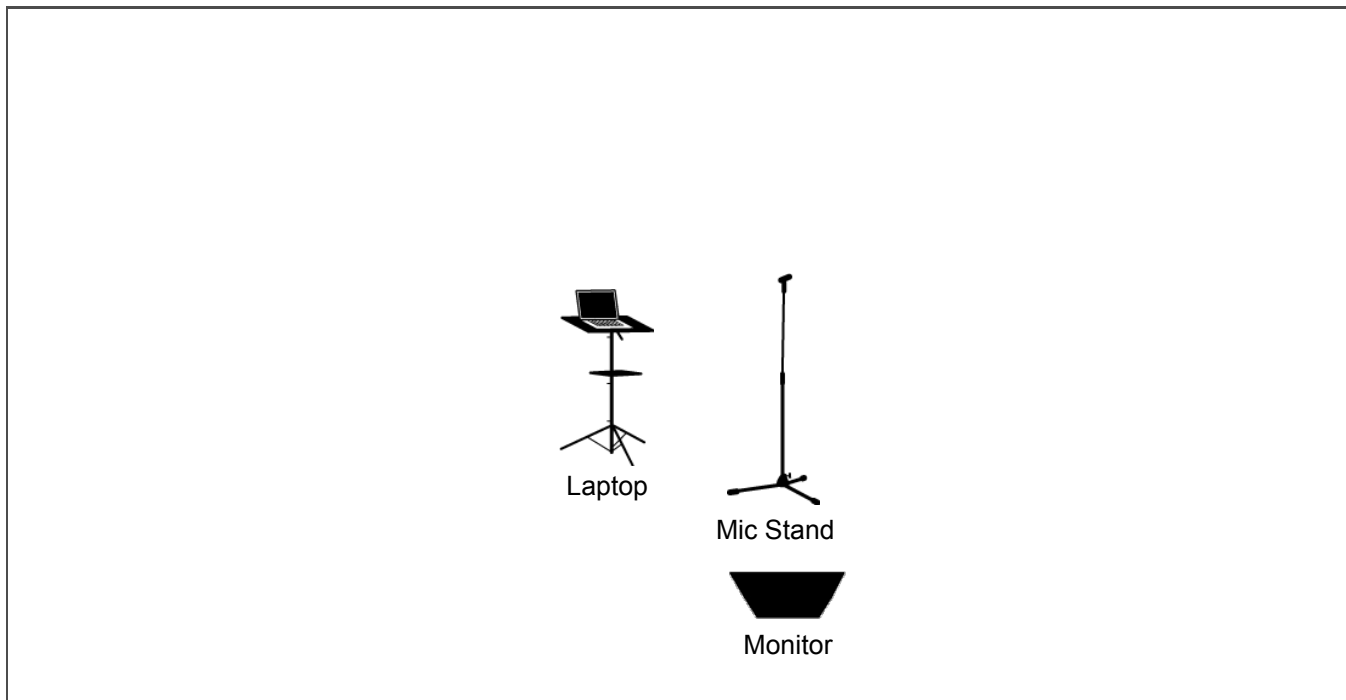

# STAGE PLOT DESIGNER

BAND NAME

VENUE

SHOW DATE / TIME

TAMWAH - Solo

2019-2020

STAGE

INPUT LIST

1	Mic out (dry)	9		17	
2	L&R DI roland spx404sx	10		18	
3	fold back monitor	11		19	
4	power outlet x 2	12		20	
5		13		21	
6		14		22	
7		15		23	
8		16		24	

NOTES

The BOSS VE-5 vocal effects unit is on the mic stand & runs to FOH. Roland SPX404-SX sampler L&R DI to FOH  
 Artist require: a hip height stool or small table for sampler to sit on. Power out let on stage.  
 Instruments; Vocals, hand percussion & Trumpet \*depending on setlist\*